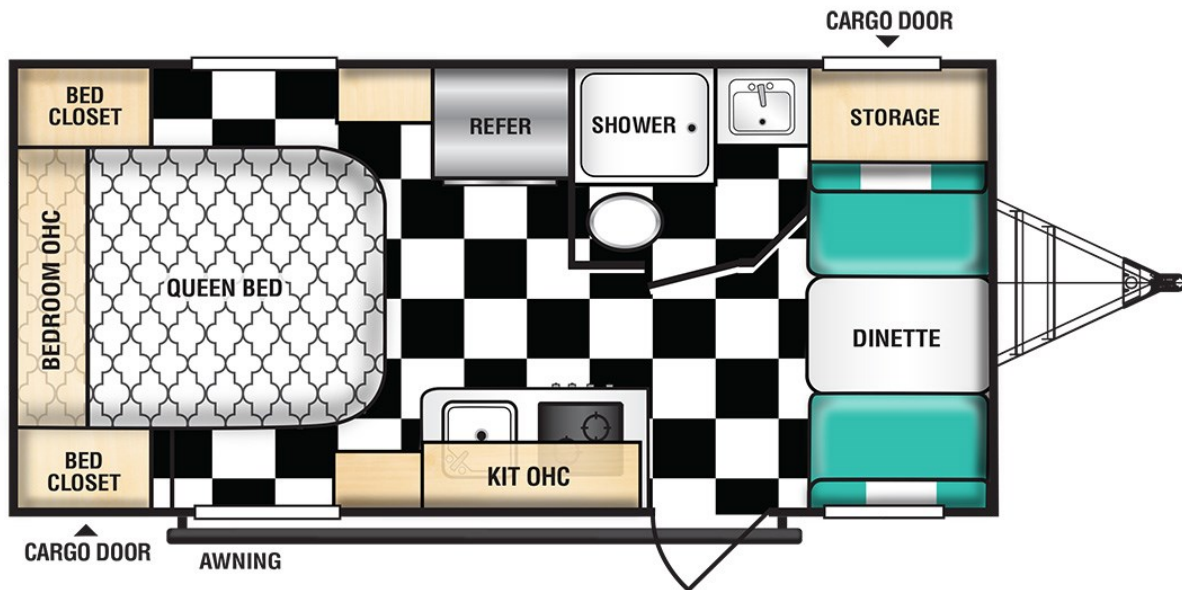

RIVERSIDE RV

179

Length:20'3"

Tire Size:15"

Total Dry Weight (LBS):3255

Awning Length:11'

Hitch Weight (LBS):550

Furnace (BTU):20K

CCC (LBS):295

A/C (BTU):13.5K

Width:8'

Fresh Water (GAL):36

Height Including A/C:10'

Gray Water (GAL):32

Interior Height:6'6"

Black Water (GAL):17

Axle Weight Rating (Each):4000

Bed Size:60x76

* Includes Fenders

** Estimated

FUNTIMECAMPERS.COM

317-890-0791

9702 PENDLETON PIKE

INDIANAPOLIS, IN 46236