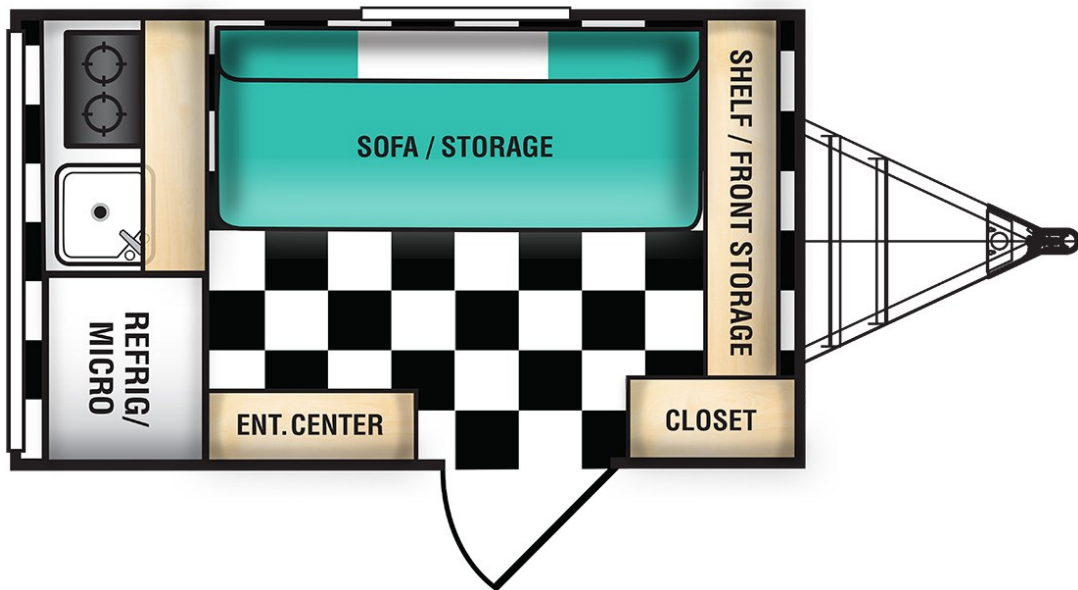

RIVERSIDE RV

511

Length:12'8"

Tire Size:15"

Total Dry Weight (LBS):1780

Awning Length:NA

Hitch Weight (LBS):100

Furnace (BTU):20K

CCC (LBS):1000

A/C (BTU):13.5K

Width:7'6"

Fresh Water (GAL):17

Height Including A/C:7'11"

Gray Water (GAL):-

Interior Height:4'10"

Black Water (GAL):-

Axle Weight Rating (Each):2500

Bed Size:44×72

\* Includes Fenders

\*\* Estimated

FUNTIMECAMPERS.COM

317-890-0791

9702 PENDLETON PIKE

INDIANAPOLIS, IN 46236