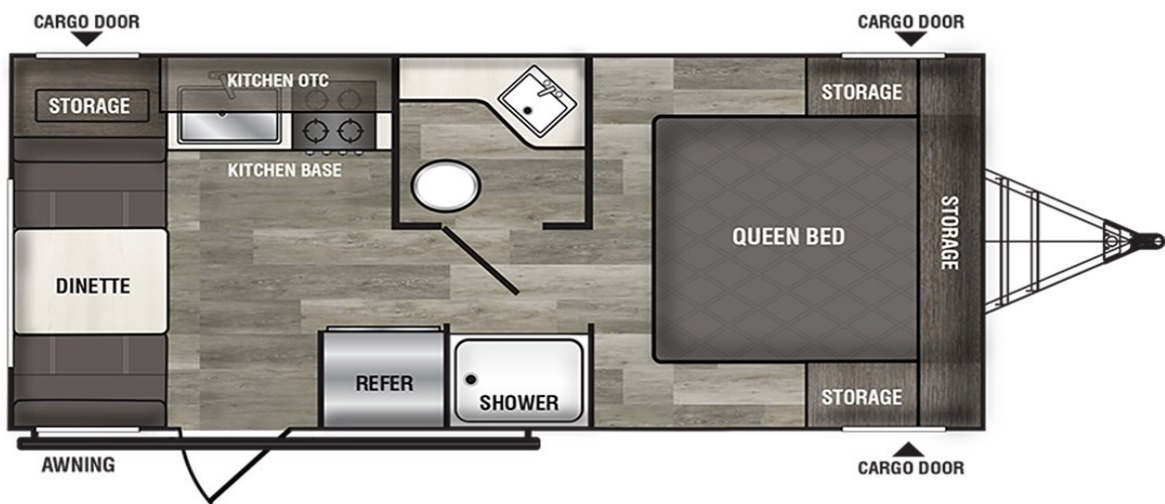

RIVERSIDE RV

XPLORER

171RDX

Length: 21'8"
 Tire Size: 15"
 Total Dry Weight (LBS): 3545
 Awning Length: 10'
 Hitch Weight (LBS): 530
 Furnace (BTU): 20K
 CCC (LBS): 985
 A/C (BTU): 13.5K

Width: 8'
 Fresh Water (GAL): 36
 Height Including A/C: 10'
 Gray Water (GAL): 32
 Interior Height: 6'3"
 Black Water (GAL): 17
 Axle Weight Rating (Each): 4000
 Bed Size: 60x76

* Includes Fenders
 ** Estimated