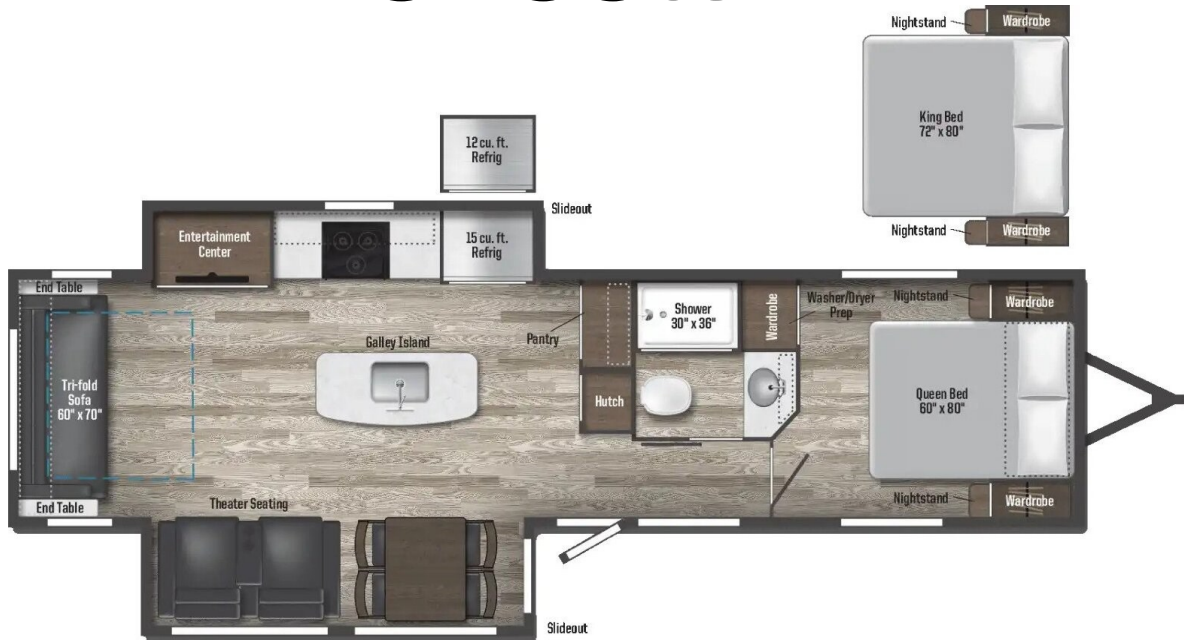

WINNEBAGO

VOYAGE

3235RL

Exterior Length 36'4"
 Exterior Height 11'5"
 Exterior Width 8'
 Awning Length 13'
 Interior Height 7'
 Freshwater Tank Capacity (gal.) 60
 Water Heater Capacity (gal.) 10
 Holding Tank Capacity — Black (gal.) 49
 Holding Tank Capacity — Gray 1 49
 Holding Tank Capacity — Gray 2 49
 Holding Tank Capacity — Gray 3 N/A

LP Capacity (lbs.) 60
 GVWR (lbs.) 10,400
 Sleeps 4
 Axles (lbs.) 2 @ 5,200
 Dry Weight (lbs.) 8,572
 Furnace (BTU) 30,000
 Dry Hitch Weight (lbs.) 914
 Hitch Height 21.25"
 Tire Size 225/75R15E

* Match your trailer and tow vehicle correctly. See your dealer for assistance.