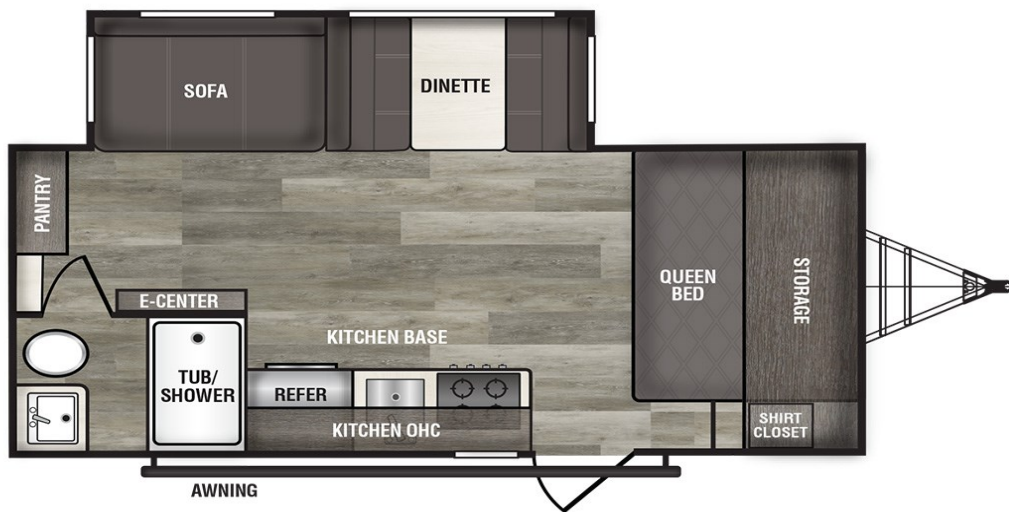

RIVERSIDE RV

XPLORER

210X

Length:22'11"

Tire Size:15"

Total Dry Weight (LBS):4600**

Awning Length:11'

Hitch Weight (LBS):490**

Furnace (BTU):20K

CCC (LBS):2890**

A/C (BTU):13.5K

Width:8'

Fresh Water (GAL):36

Height Including A/C:9'6"

Gray Water (GAL):32

Interior Height:6'6"

Black Water (GAL):17

Axle Weight Rating (Each):3500

Bed Size:60x76

* Includes Fenders

** Estimated

FUNTIMECAMPERS.COM

317-890-0791

9702 PENDLETON PIKE